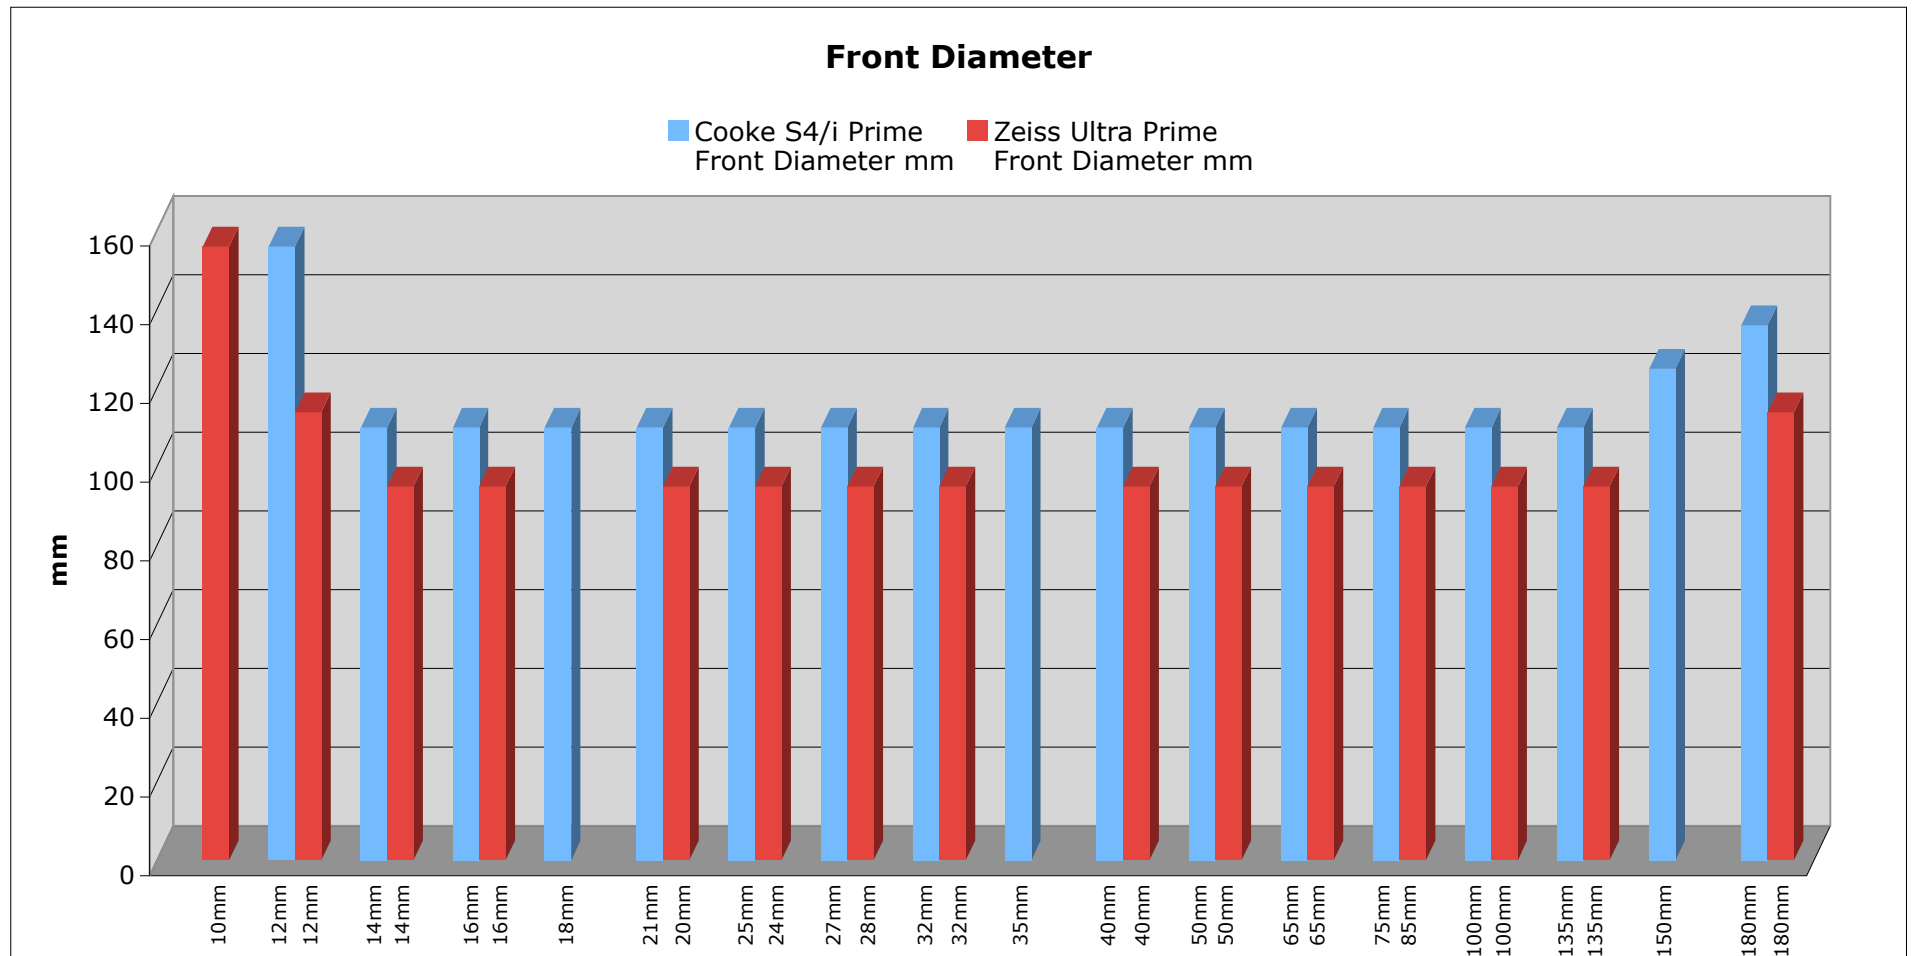

Cooke S4/i Prime Lenses		12	14	16	18	21	25	27	32	35	40	50	65	75	100	135	150	180
Cooke S4/i Prime Front Diameter	mm	156	110	110	110	110	110	110	110	110	110	110	110	110	110	110	125	136
Zeiss Ultra Prime Lenses		10	12	14	16	20	24	28	32		40	50	65	85	100	135		180
Zeiss Ultra Prime Front Diameter	mm	156	114	95	95	95	95	95	95		95	95	95	95	95	95		114