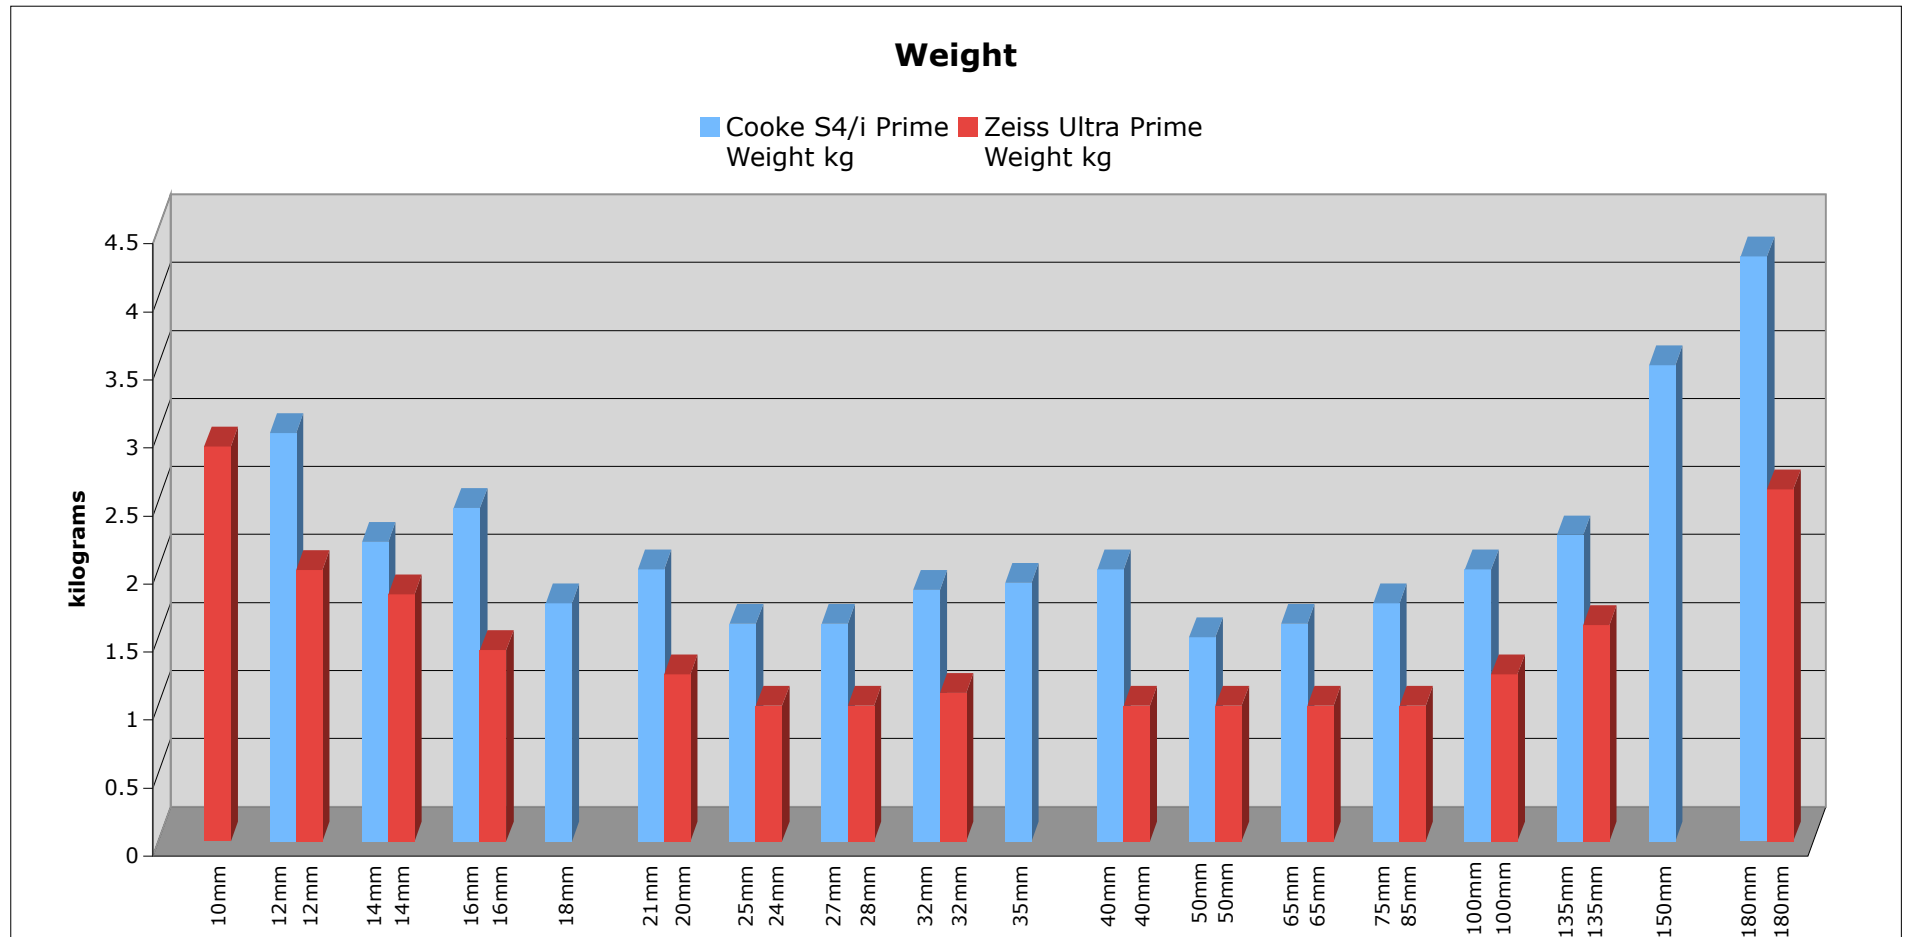

Cooke S4/i Prime Lenses		12	14	16	18	21	25	27	32	35	40	50	65	75	100	135	150	180
Cooke S4/i Prime Weight	kg	3	2.2	2.45	1.75	2	1.6	1.6	1.85	1.9	2	1.5	1.6	1.75	2	2.25	3.5	4.3
Zeiss Ultra Prime Lenses		10	12	14	16	20	24	28	32	40	50	65	85	100	135	180		
Zeiss Ultra Prime Weight	kg	2.90	2.00	1.81	1.41	1.22	1.00	1.00	1.09	1.00	1.00	1.00	1.00	1.00	1.22	1.59	2.59