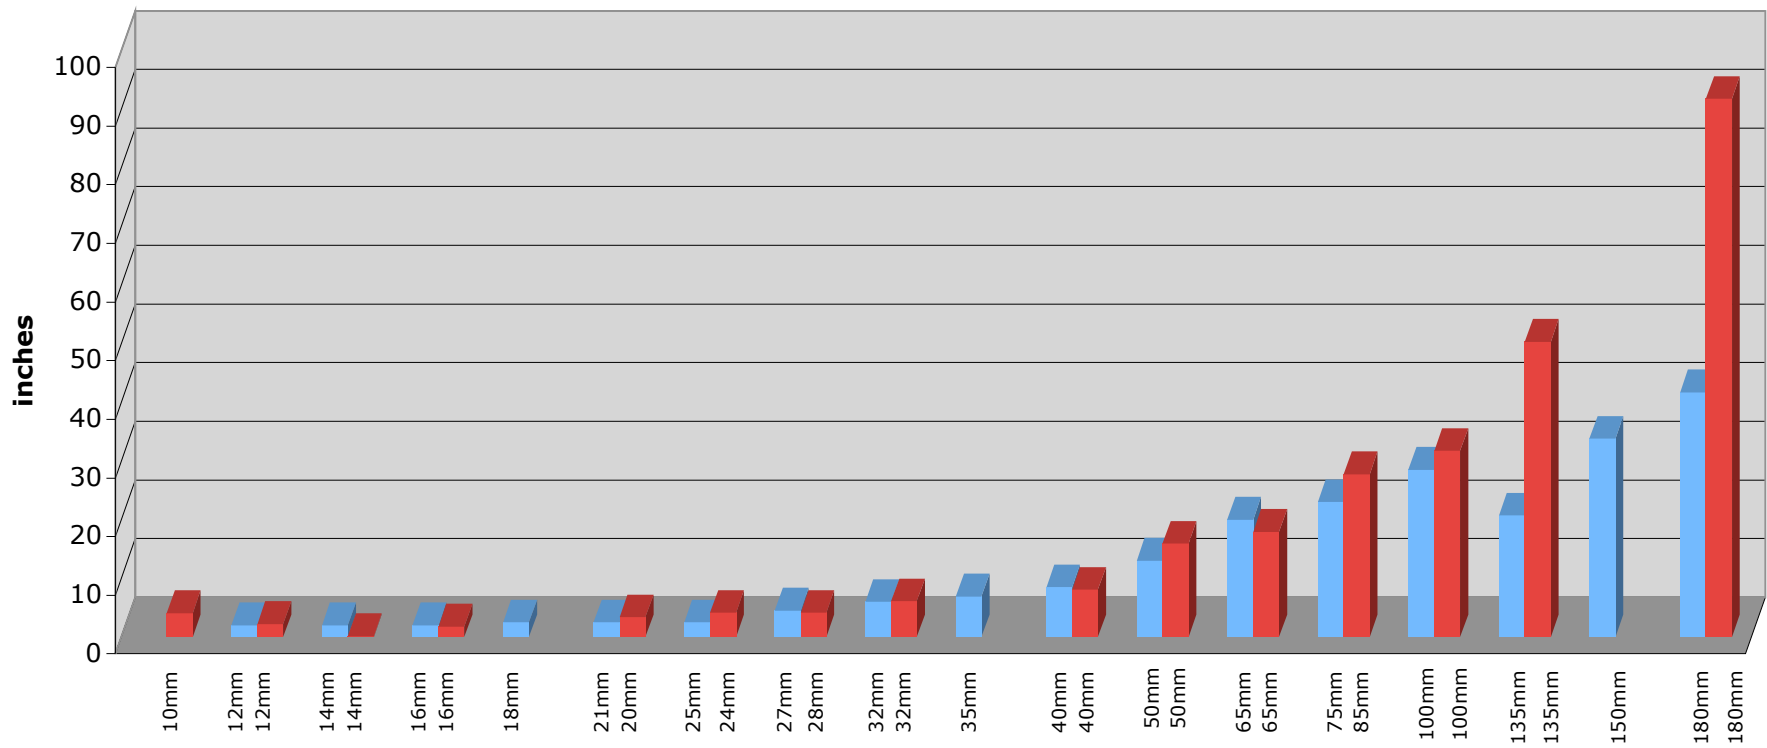

Cooke S4/i Prime Lenses	12	14	16	18	21	25	27	32	35	40	50	65	75	100	135	150	180	
Cooke S4/i Prime Close Focus from Lens Front inches	2	2	2	2.5	2.5	2.5	4.5	6	6.9	8.5	13	20	23	28.5	20.7	33.8	41.7	
Zeiss Ultra Prime Lenses	10	12	14	16		20	24	28	32		40	50	65	85	100	135		180
Zeiss Ultra Prime Close Focus from Lens Front inches	4.06	2.20	0.16	1.77		3.35	4.13	4.13	6.10		8.07	15.94	17.91	27.76	31.69	50.31		91.73

Close Focus from Lens Front (inches)

■ Cooke S4/i Prime Close Focus from Lens Front inches
■ Zeiss Ultra Prime Close Focus from Lens Front inches