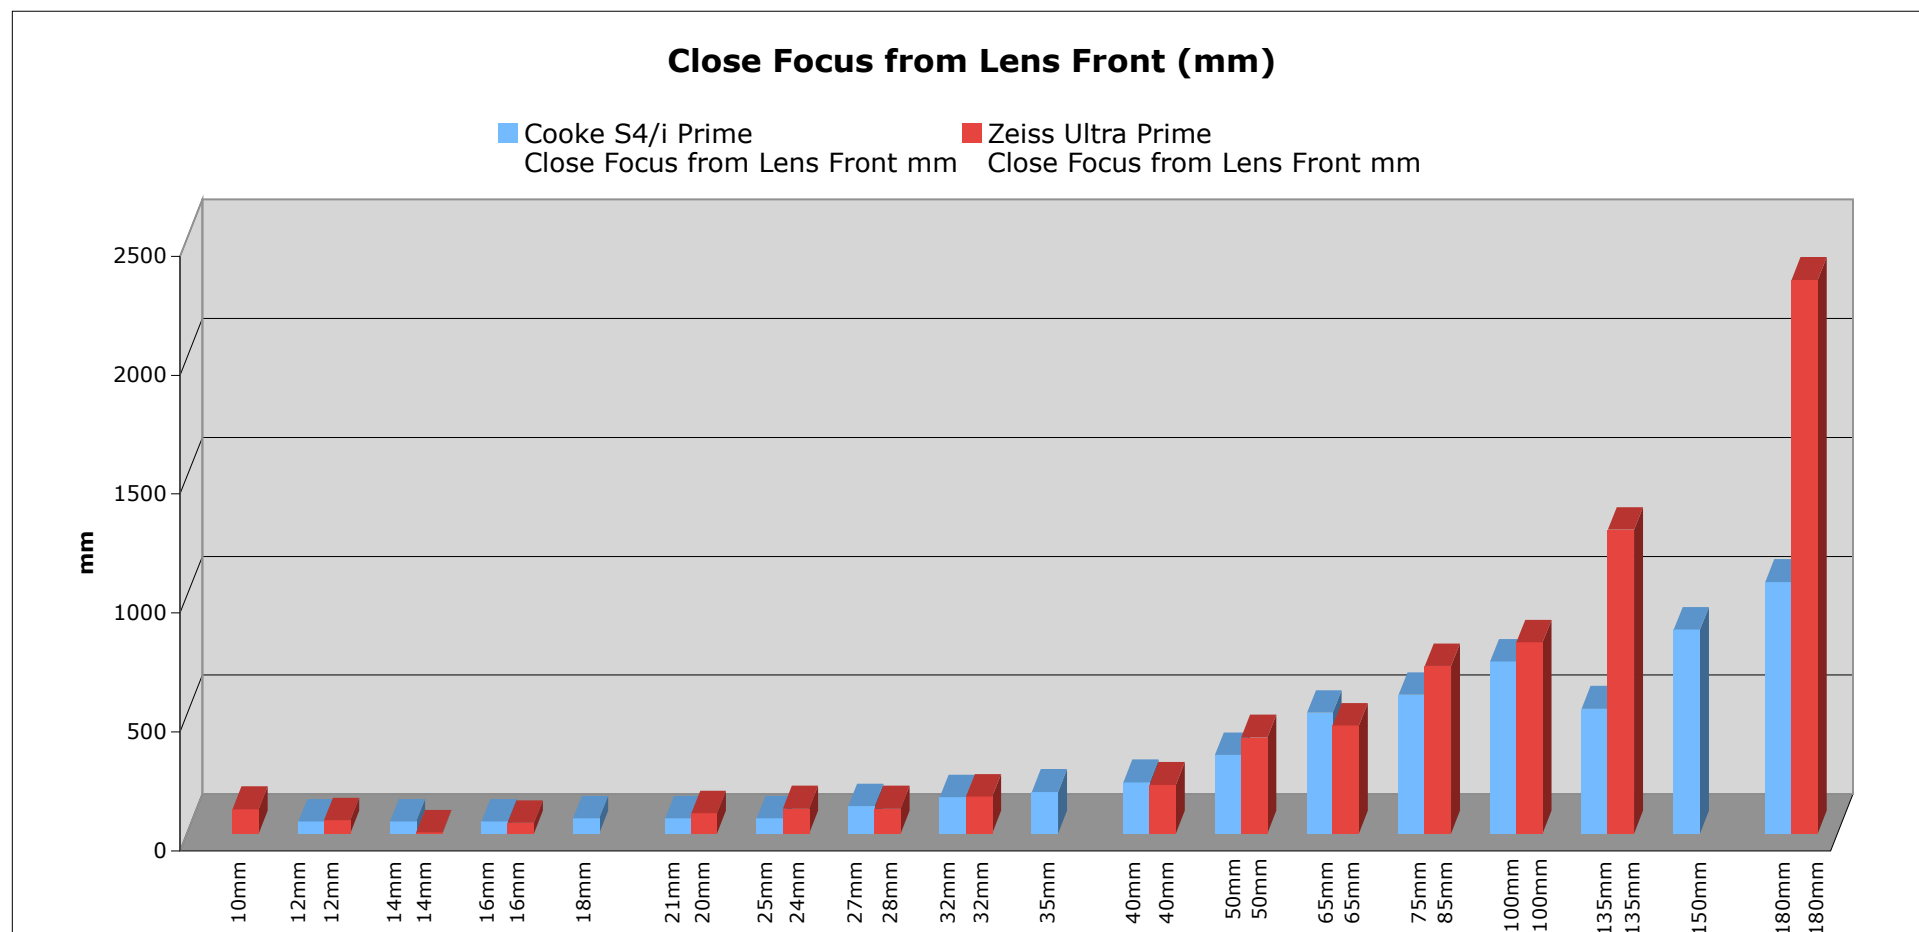

Cooke S4/i Prime Lenses	12	14	16	18	21	25	27	32	35	40	50	65	75	100	135	150	180	
Cooke S4/i Prime Close Focus from Lens Front mm	50.8	50.8	50.8	63.5	63.5	63.5	114.3	152.4	175.26	215.9	330.2	508	584.2	723.9	525.78	858.52	1059.2	
Zeiss Ultra Prime Lenses	10	12	14	16		20	24	28	32		40	50	65	85	100	135		180
Zeiss Ultra Prime Close Focus from Lens Front mm	103	56	4	45		85	105	105	155		205	405	455	705	805	1278		2330