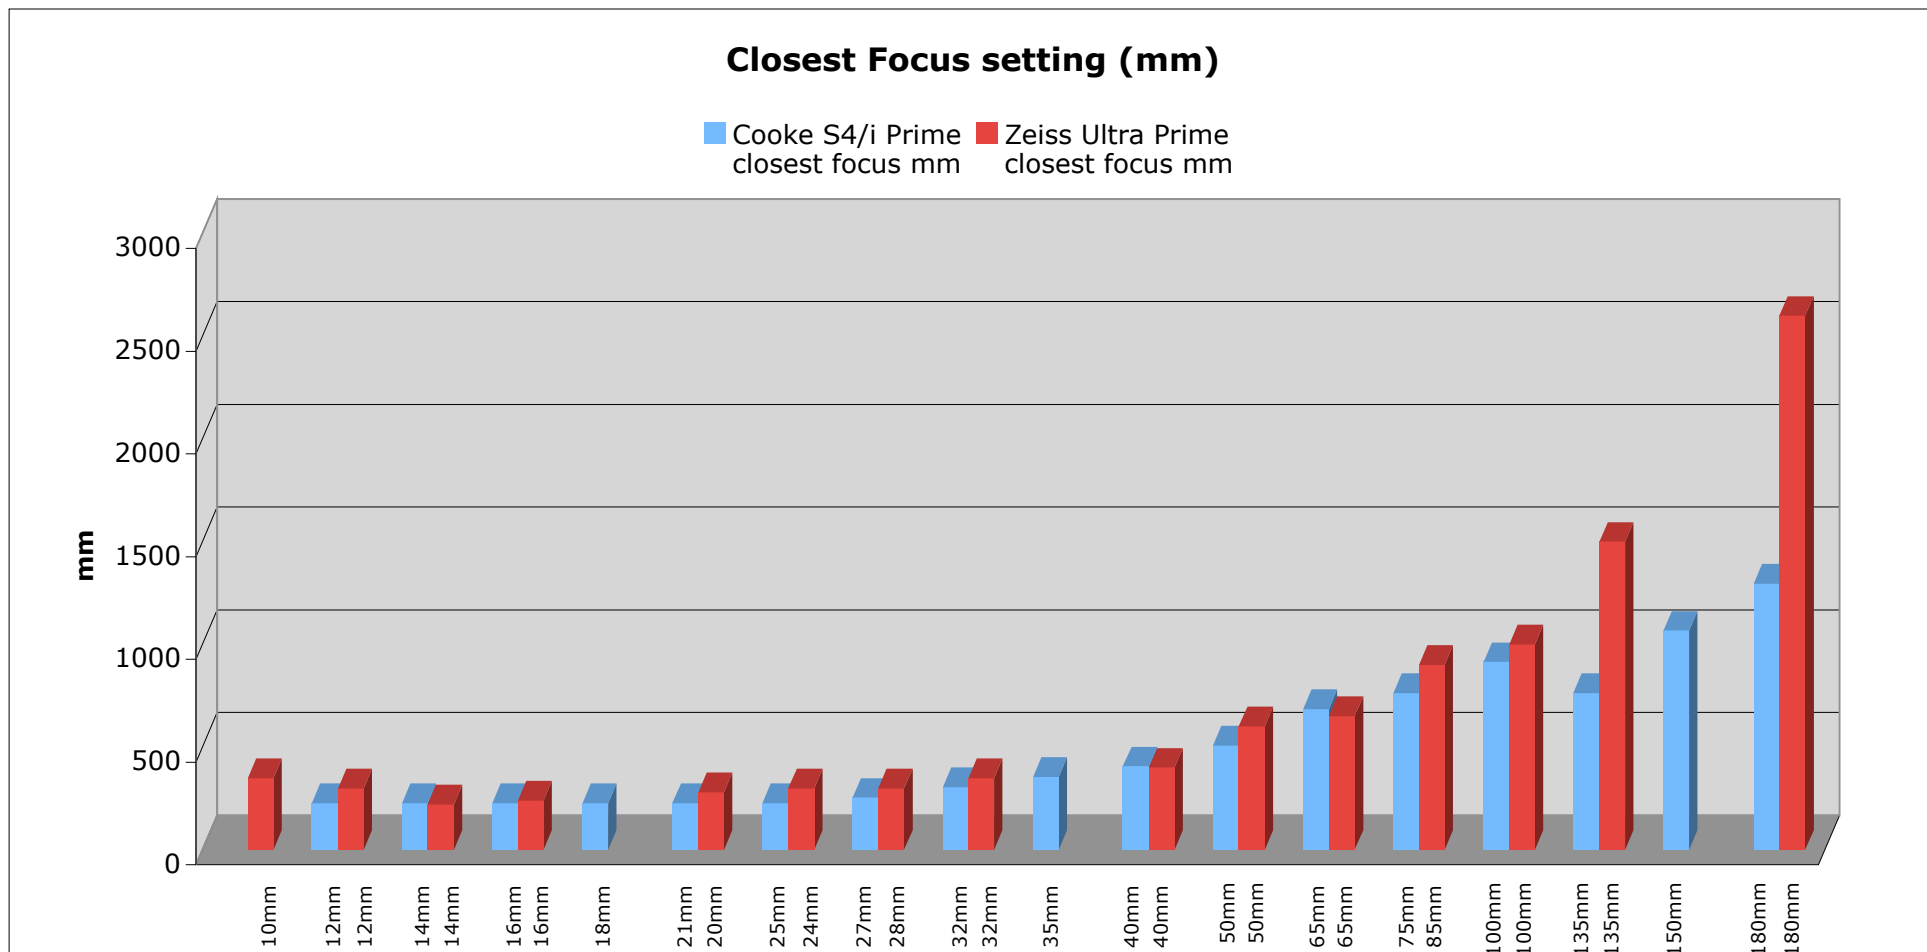

Cooke S4/i Prime Lenses	12	14	16	18	21	25	27	32	35	40	50	65	75	100	135	150	180	
Cooke S4/i Prime closest focus mm	228.6	228.6	228.6	228.6	228.6	228.6	254	304.8	355.6	406.4	508	685.8	762	914.4	762	1066.8	1295.4	
Zeiss Ultra Prime Lenses	10	12	14	16		20	24	28	32		40	50	65	85	100	135		180
Zeiss Ultra Prime closest focus mm	350	300	220	240		280	300	300	350		400	600	650	900	1000	1500		2600